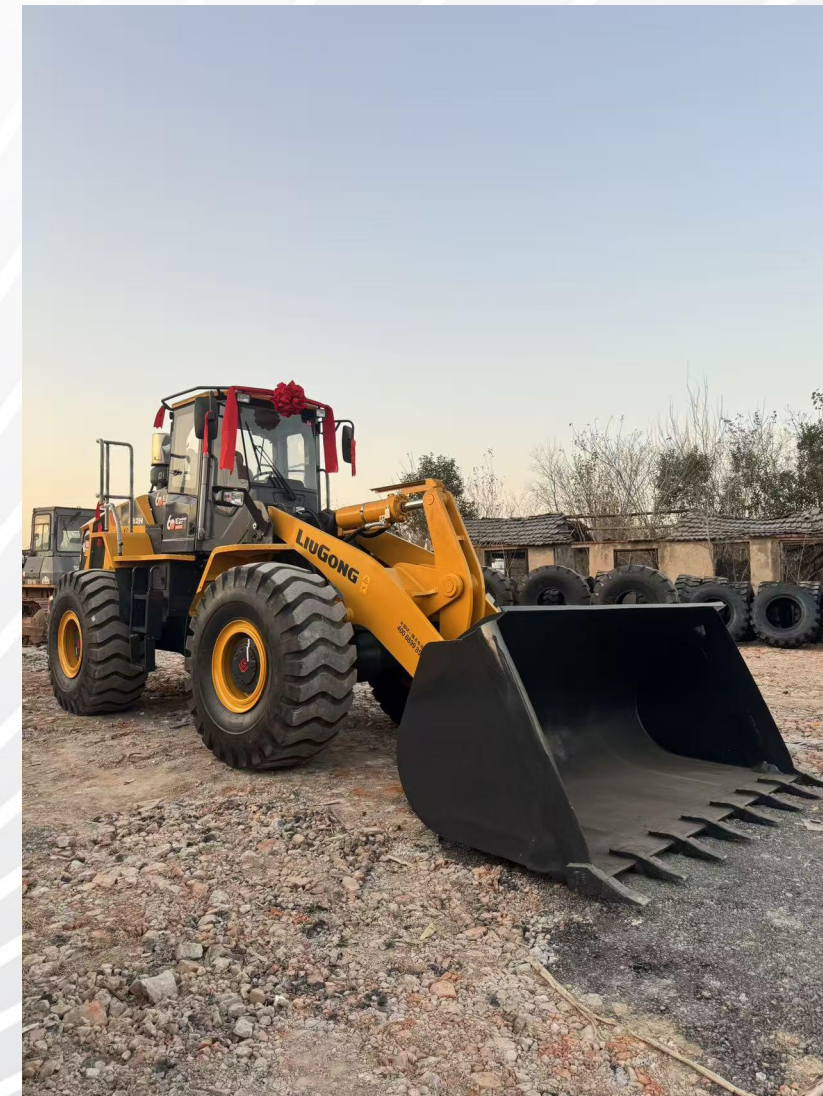

Professional Team