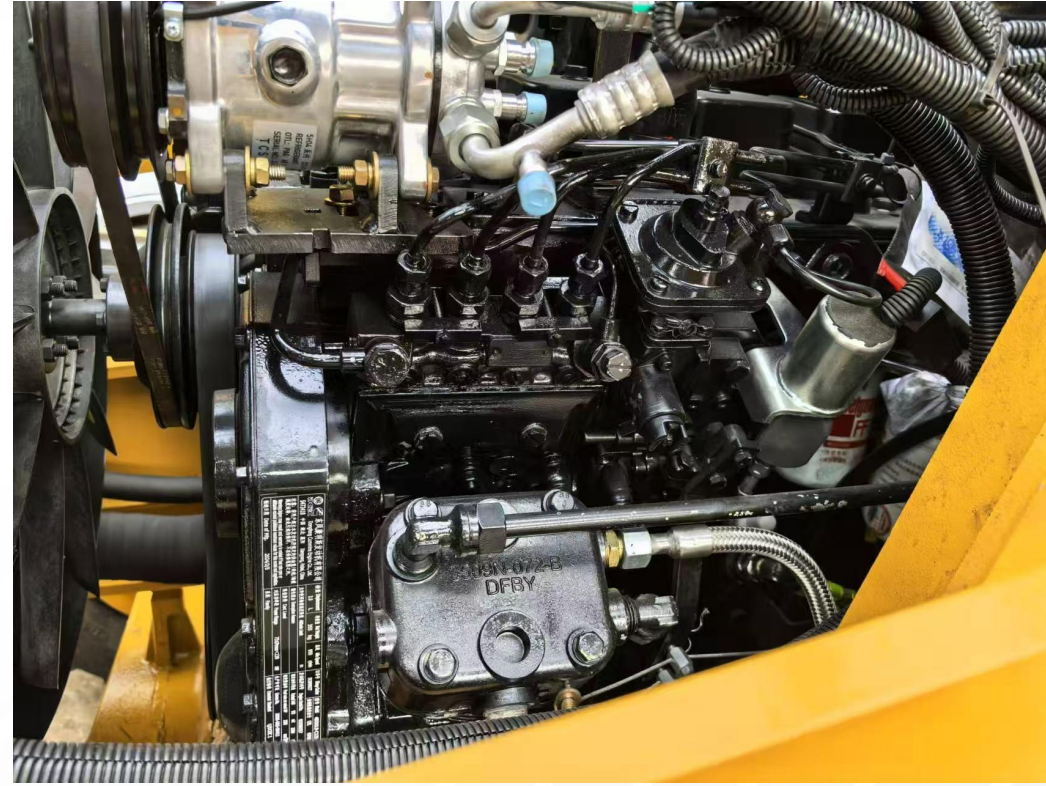

Professional Team