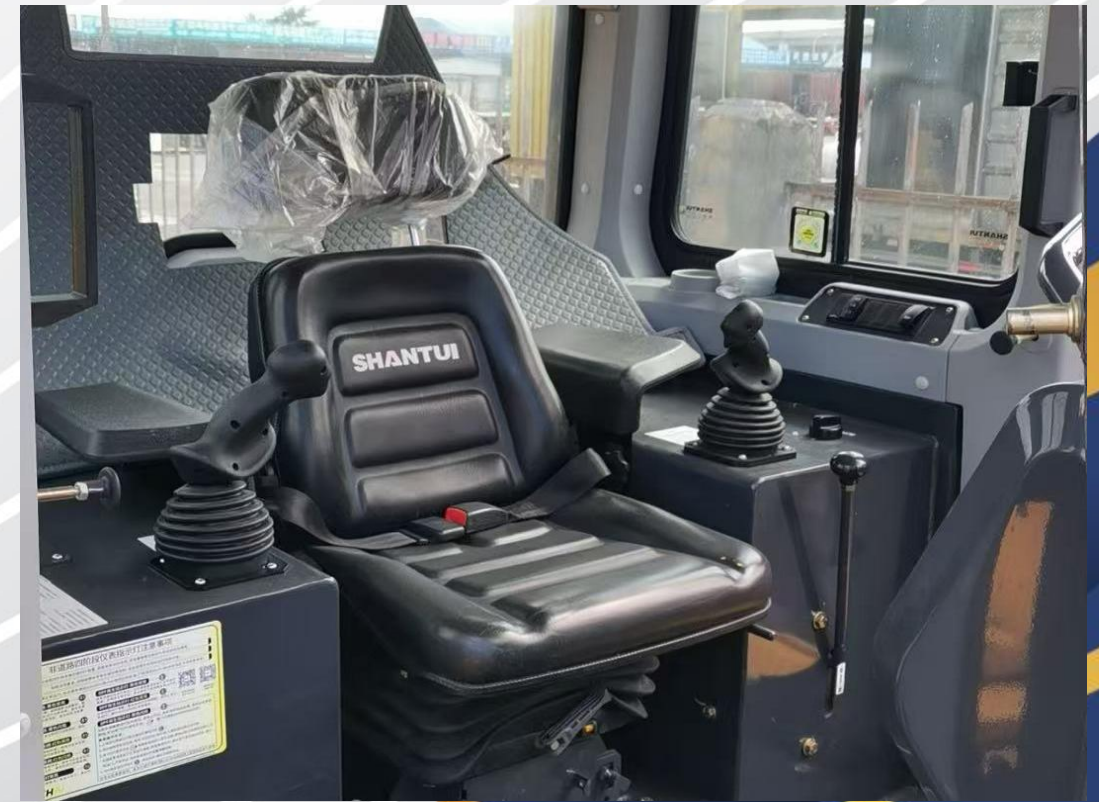

Professional Team